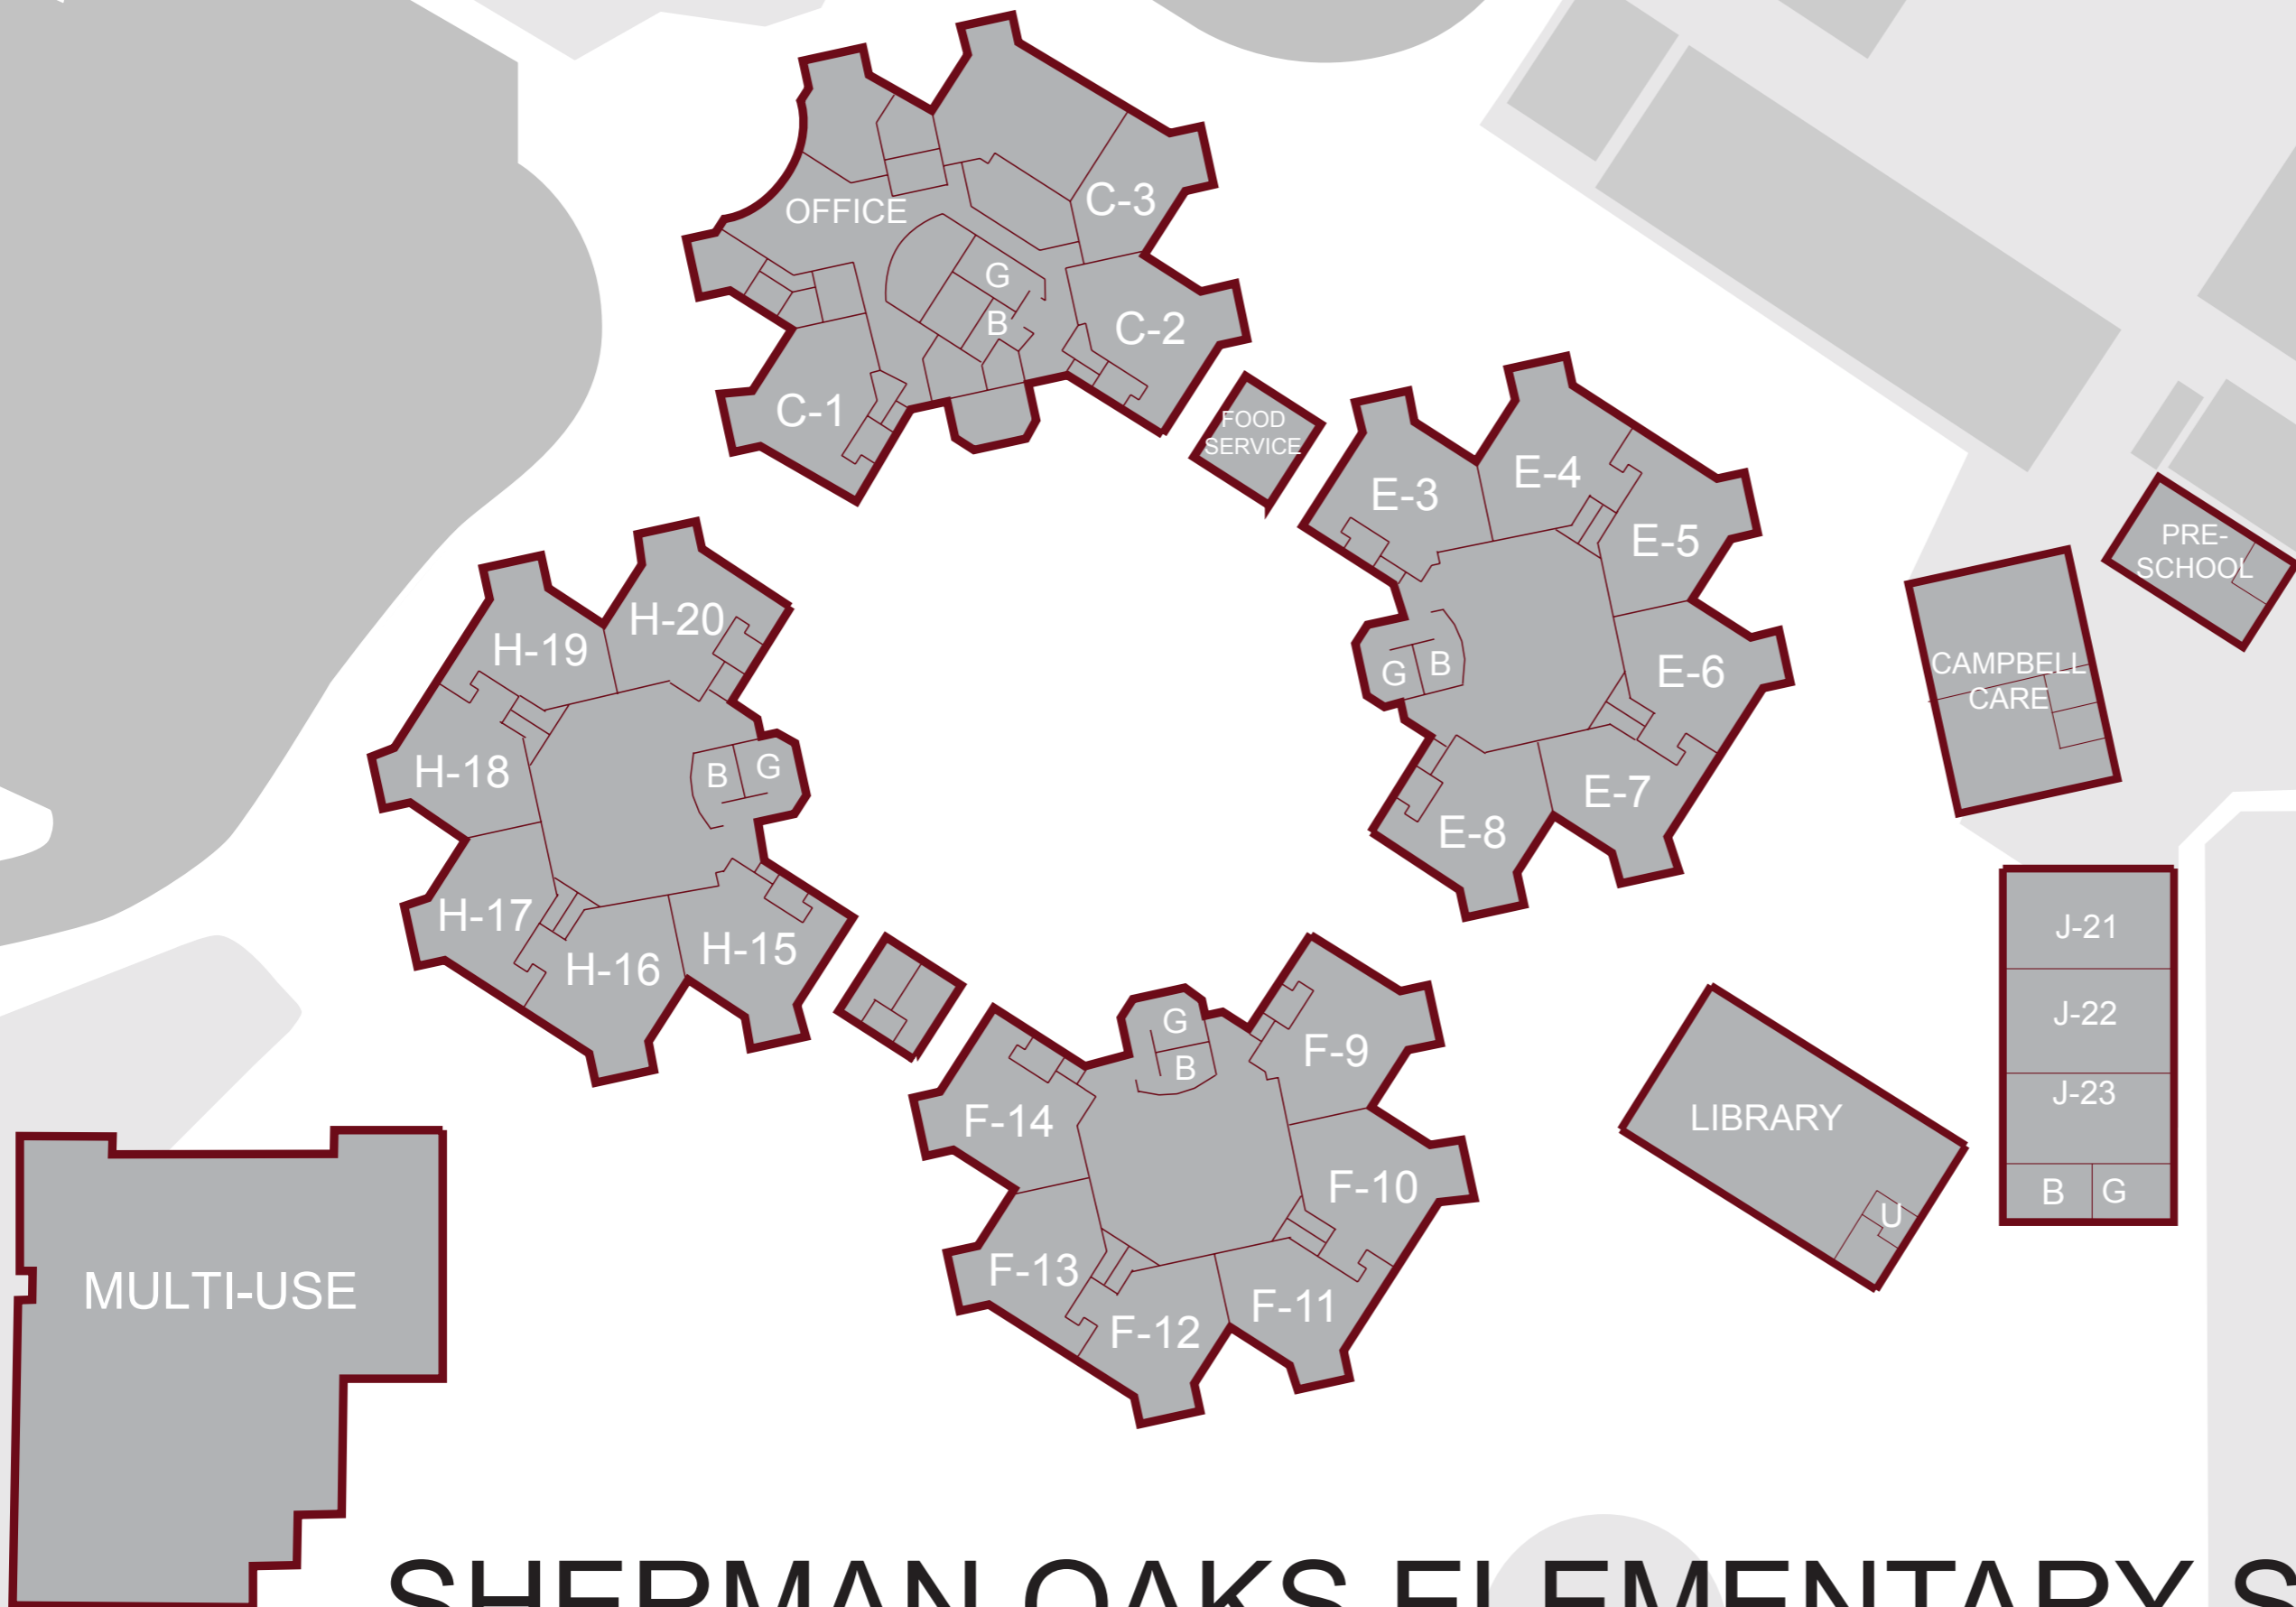

FRUITDALE AVE

SHERMAN OAKS DR

SHERMAN OAKS ELEMENTARY SCHOOL
1800-C FRUITDALE AVE SAN JOSE, CA 95128

WILLOWLEAF DR